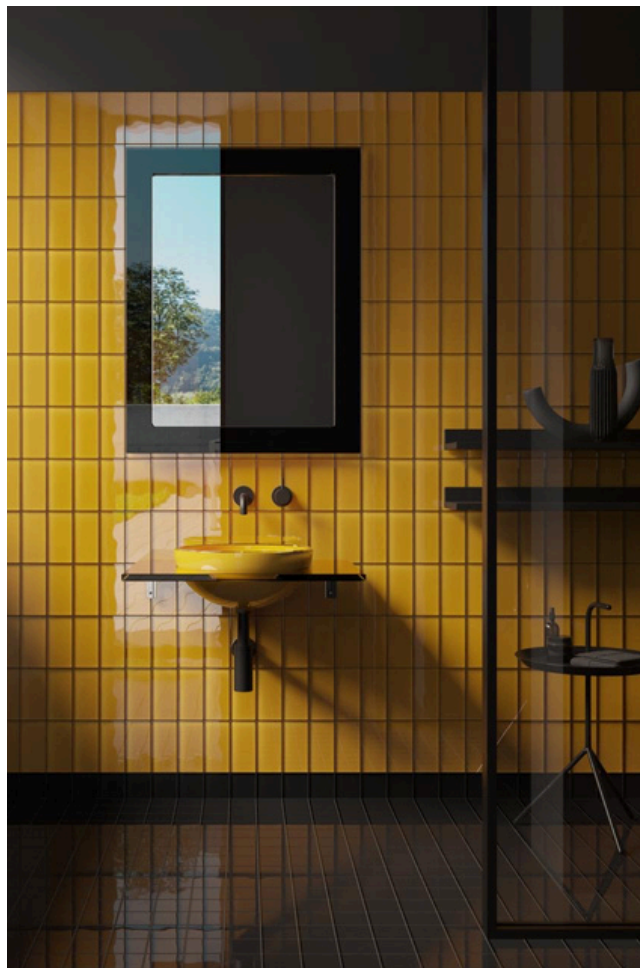

hello yellow

FT011 KIVI

FT013 GINGER

FT009 VANIGLIA

FT010 SENAPE